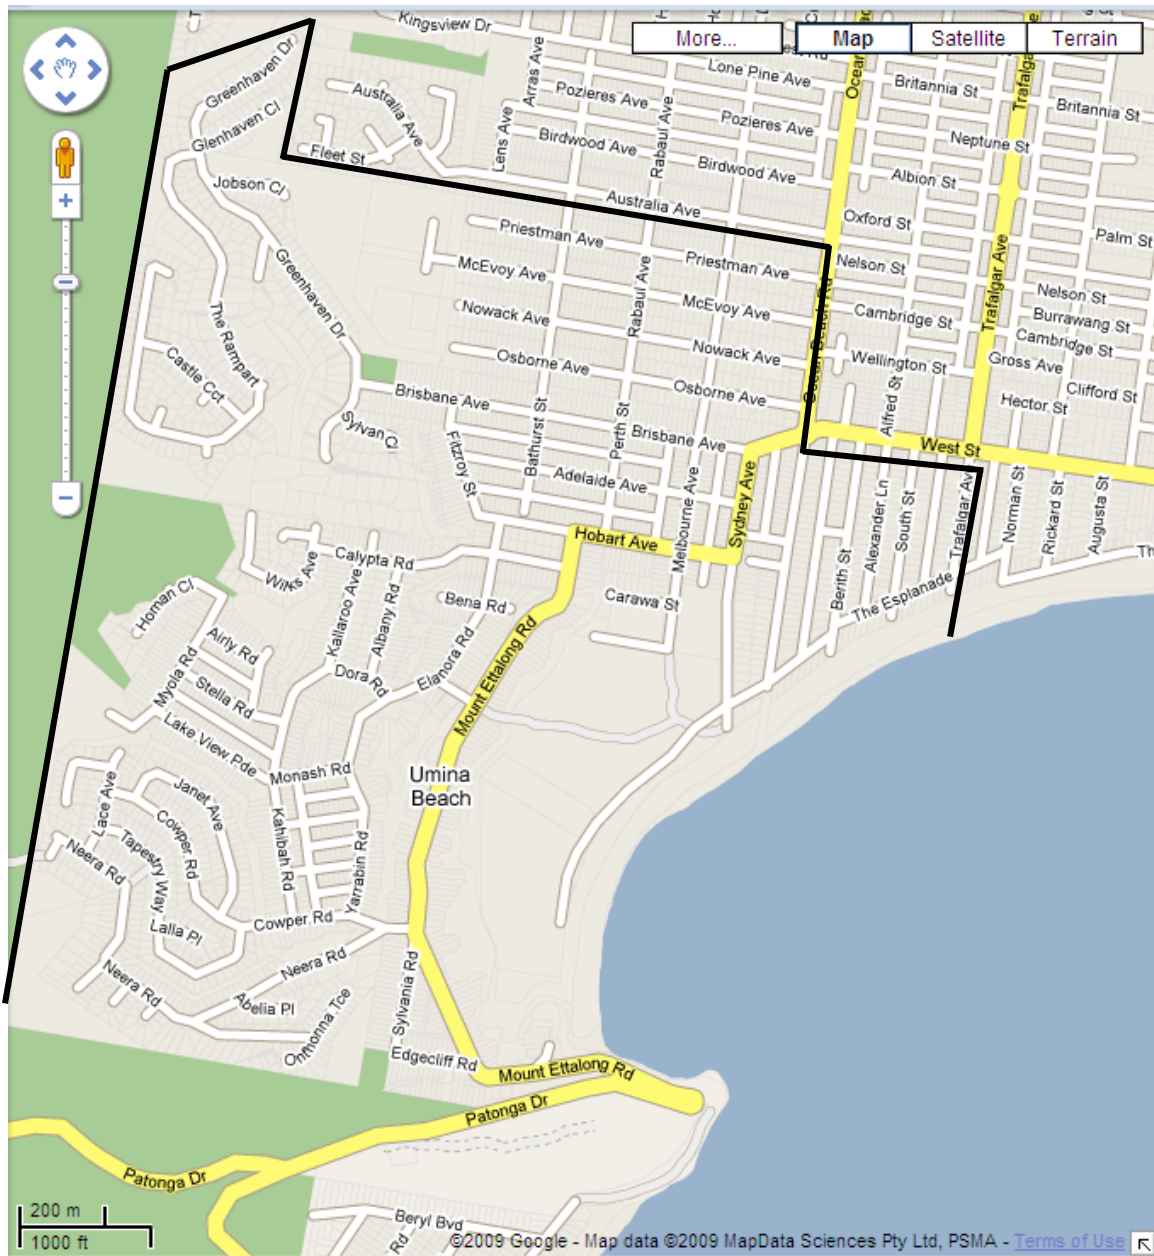

Umina School Zone Map & Eligible Streets

- | | | |
|-------------------|------------------|----------------------------------|
| Abelia Place | Hiles Close | Nowack Avenue |
| Adelaide Avenue | Hobart Avenue | Osborne Avenue |
| Airly Road | Homan Close | Ocean Beach Road (>397 odd only) |
| Albany Road | Iluka Road | Onthonna Terrace |
| Bathurst Street | Janet Avenue | Palmtree Grove |
| Bena Road | Jopson Close | Perth Street |
| Berith Street | Kahibah Road | Priestman Avenue |
| Berrima Crescent | Kallaroo Road | Rabaul Avenue (<21) |
| Brisbane Avenue | Knights Close | South Street |
| Burdett Place | Korina Avenue | Stella Road |
| Calypta Road | Lace Avenue | Sydney Avenue |
| Carawa Street | Lakeview Road | Sylvan Close |
| Castle Circuit | Lalla Place | Sylvania Road |
| Cowper Road | Laurel Place | Tapestry Way |
| Dardanelle Avenue | McEvoy Avenue | The Bartizan |
| Dora Road | McLaurin Road | The Bastion |
| Edgecliffe Road | McManus Close | The Bulward |
| Elanora Road | Melbourne Avenue | The Postern |
| Ena Place | Monash Road | The Rampart |
| Etta Road | Mountain Ash Way | Trafalgar Avenue (> 297/298) |
| Fitzroy Street | Mt Ettalong Road | Tulama Road |
| Fyfe Lane | Myola Road | West Street (> 246 / 281) |
| Glenhaven Close | Neera Road | Wilks Avenue |
| Greenhaven Drive | Nerium Place | Yarrabin Road |
| | | York Street |

Accept all Patonga / Pearl Beach